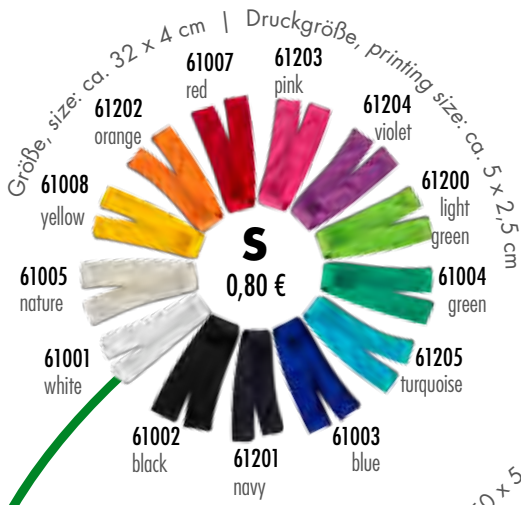

ACCESSOIRES

SCHALS SCARVES

plushline

Accessoires