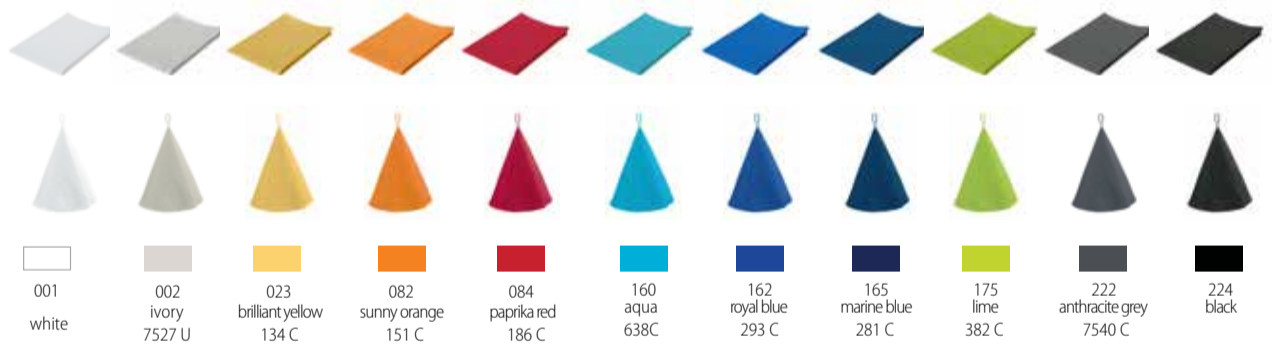

Place your logo

Special round shape with quality piping and loop to hang it.

TABLE CLOTH, PLACE MAT AND NAPKIN

Pleasant and useful in every kitchen
180 / 220 gsm
Personalization: embroidery or transfer print

Ideal for companies, brands, hotels, restaurants
100 % cotton

Available colors

001 white	002 ivory 7527 U	023 brilliant yellow 134 C	082 sunny orange 151 C	084 paprika red 186 C	160 aqua 638C	162 royal blue 293 C
165 marine blue 281 C	175 lime 382 C	222 anthracite grey 7540 C	224 black			

Napkin

Canvas 180 gsm

Recommended price

Code	CA35x35
Napkin	Napkin
Size	35x35
Pcs/box	300
Pcs/poly	5
Price/pc/white	€ 0,60
Price/pc/coloured	€ 0,80
MOQ PMS / pcs	8160

Place mat

Canvas 220 gsm

Recommended price

Code	CA35x45
Placemat	Place mat
Size	35x45
Pcs/box	100
Pcs/poly	1
Price/pc/white	€ 2,00
Price/pc/coloured	€ 2,60
MOQ PMS / pcs	2600

Table runner

Canvas 220 gsm

Recommended price

Code	CA35x150
Table runner	Table runner
Size	35x150
Pcs/box	50
Pcs/poly	1
Price/pc/white	€ 2,50
Price/pc/coloured	€ 3,25
MOQ PMS / pcs	1560

Table cloth

Canvas 180 gsm

Recommended price

Code	CA145x180	CA145x240
Table cloth	Table cloth	Table cloth
Size	145x180	145x240
Pcs/box	10	10
Pcs/poly	1	1
Price/pc/white	€ 9,00	€ 14,00
Price/pc/coloured	€ 11,70	€ 15,60
MOQ PMS / pcs	320	240