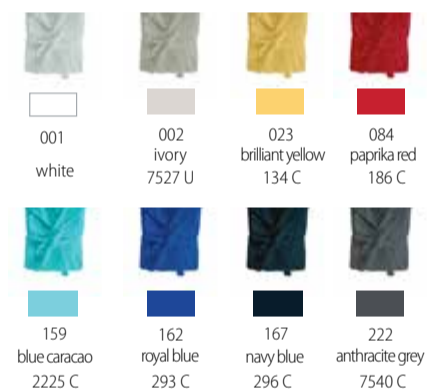

Terry 360 gsm

Recommended price

Code	BR6003
Item	Bathrobe
Size	S/M, L/XL, XXL
Pcs/box	10
Pcs/poly	1
	

Price/pc € 24,95

MOQ PMS / pcs 50

Available colors

QUICK-DRY BATHROBE

Light, quick-drying towel