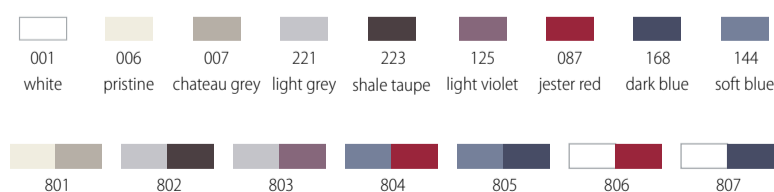

Transportation costs depend on the country and your requested destination. In 9 colors – single or even double color combination - have it in your way!