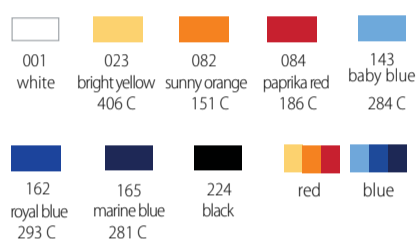

Velour 450 gsm

Recommended price

Code	VT90x180
Towel	Beach towel
Size cm	90x180
Pcs/box	15
Pcs/poly	1
Price/pc	€ 14,50
MOQ PMS / pcs	250

Available colors