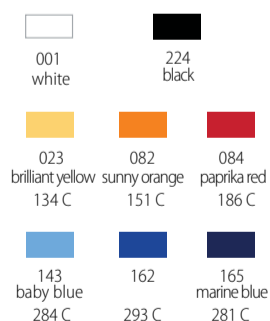

3-times folded
With shiny velvet surface
100 % cotton

Velour 450 gsm

Recommended price

Code	GT45x45
Towel	Golf towel
Size cm	45x45/folded 15x45
Pcs/box	100
Pcs/poly	10
Price/pc	€ 2,75
MOQ PMS / pcs	1980

Available colors