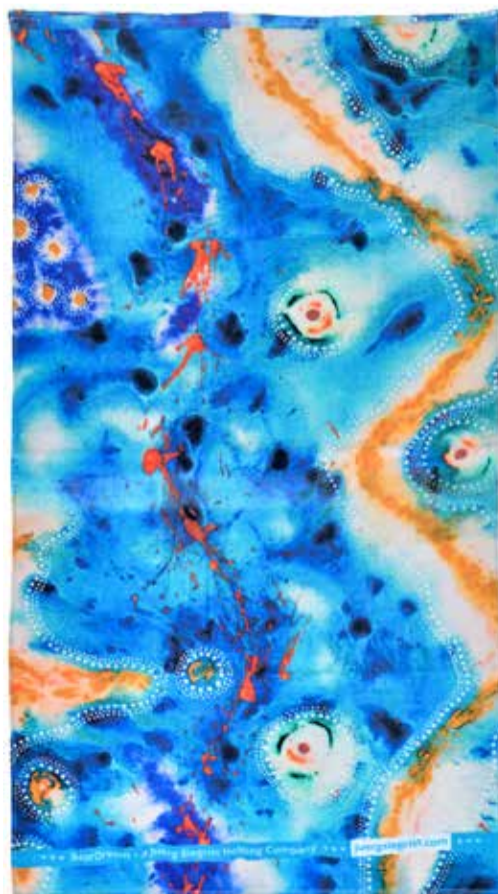

Example with the Image of Aboriginal artist Kurun Warun. The original painting is in the Galerie Juerg Siegrist in Aarwangen.

Velour 330 gsm

Recommended price

Code	PRV70x140-330	PRV75x150-330	PRV90x180-330
Towel	Bath	Bath	Maxi bath
Size cm	70x140	75x150	90x180
Pcs/box	40	30	20
MOQ	120 pcs	110 pcs	70 pcs
Price at MOQ	€ 10,44	€ 11,88	€ 17,04
Q2	380 pcs	340 pcs	240 pcs
Price at Q2	€ 9,48	€ 10,80	€ 15,48
Q3	850 pcs	750 pcs	520 pcs
Price at Q3	€ 8,52	€ 9,72	€ 14,04

Embroidery as desired

Upon your request, we can combine printed towels with fine embroidery.