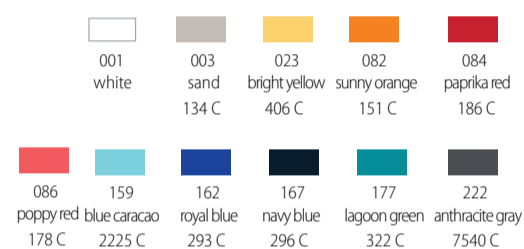

Available colors