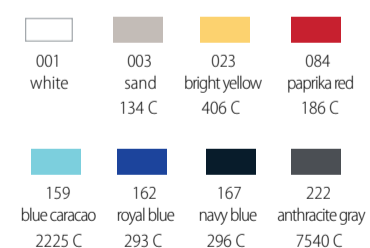

Available colors