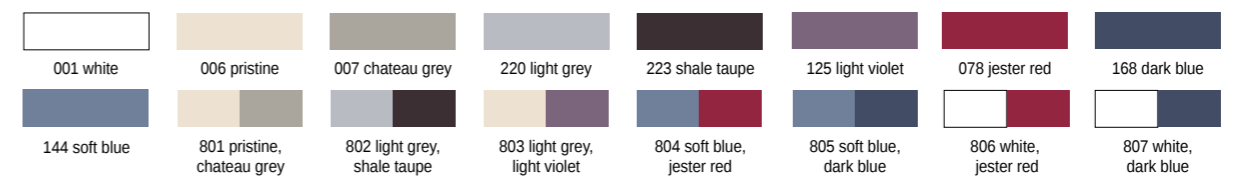

BEDDING (izdelki št. 12,14)